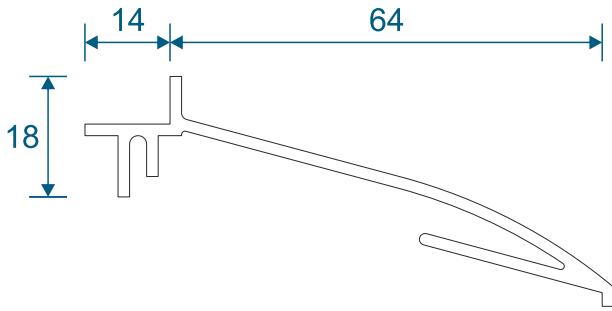

ABD222-223 - Ridge

ABD224-225 - Wall Plate Adapter

Transom Bead & Trims

ABD203-204 - Transom

ABD210 - 28mm Bead

ABD212 - Rafter End Trim

ABD140 - Glazed Unit End Trim

Ridge Covers & Tie Bar Kit

ABD243 - 15°, 20° & 25°

ABD229 - 30°, 35°, 40° & 45°

ABD Modern - 3 Way Tie Bar Kit

- A) Fixing Lug (x3)
- B) CCS015 Steel Clevis (x3)
- C) CCS013 90° Centre Boss (x1)
- D) Cover Discs (x2)
- E) Tie rods (tubes and threaded rod) lengths cut on site to suit conservatory width & slope (x3)