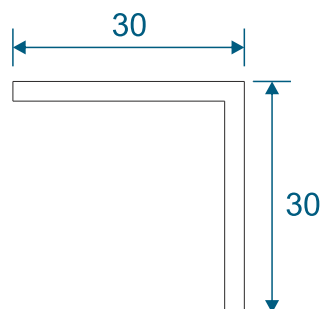

ABD222-223 - Ridge

ABD224-225 - Wall Plate Adapter

Transom Bead & Trims

ABD203-204 - Transom

ABD210 - 28mm Bead

ABD212 - Rafter End Trim

ABD140 - Glazed Unit End Trim

Ridge Covers & Tie Bar Kit