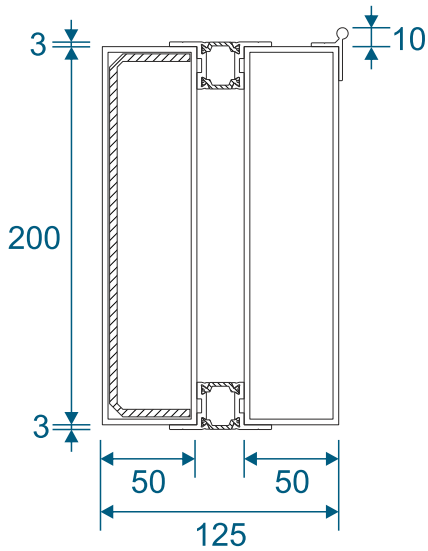

Gable Roofs

Section Identification Guide

DURATION
WINDOWS

Contents

Profiles

Ring Beam & Rafter Fixing Plates	3
Structural Ring Beam & Adapters	4
Glazing Rafters	5
Ridge & Adapter	6
Transom, Beads & Trims	7
Ridge Covers & Tie Bar Kit	8
Roof Vents	9
Gaskets & Infills	10

Section Drawings

Ridge Section	11
Tie Bar Assembly	11
Glazing Rafters	12
Ring Beam	13
Box Gutter	14
Roof Vents	15

Ring Beam & Rafter Fixing Plate

ABD240-241 - 75mm Ring Beam

ABD234 - Rafter to Ring Beam Fixing Plate

ABD242 - Rafter to Ring Beam Slide Plate

Structural Ring Beams

ABD219-219-A - Structural Ring Beam

ABD219-219-B - Structural Ring Beam

ABD219-219-C - Structural Ring Beam

ABD219-219-D - Structural Ring Beam