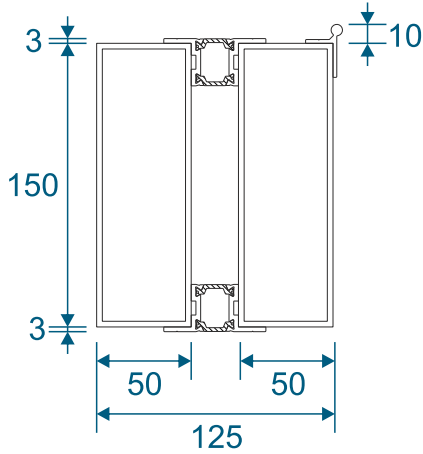

Gable Roofs

Section Identification Guide

DURATION
WINDOWS

Contents

Profiles

Ring Beam & Rafter Fixing Plates	3
Structural Ring Beam & Adapters	4
Glazing Rafters	5
Ridge & Adapter	6
Transom, Beads & Trims	7
Ridge Covers & Tie Bar Kit	8
Roof Vents	9
Gaskets & Infills	10

Section Drawings

Ridge Section	11
Tie Bar Assembly	11
Glazing Rafters	12
Ring Beam	13
Box Gutter	14
Roof Vents	15

Ring Beam & Rafter Fixing Plate

ABD240-241 - 75mm Ring Beam

ABD234 - Rafter to Ring Beam Fixing Plate

ABD242 - Rafter to Ring Beam Slide Plate

Structural Ring Beams

ABD219-219-A - Structural Ring Beam

ABD219-219-B - Structural Ring Beam

ABD219-219-C - Structural Ring Beam

ABD219-219-D - Structural Ring Beam