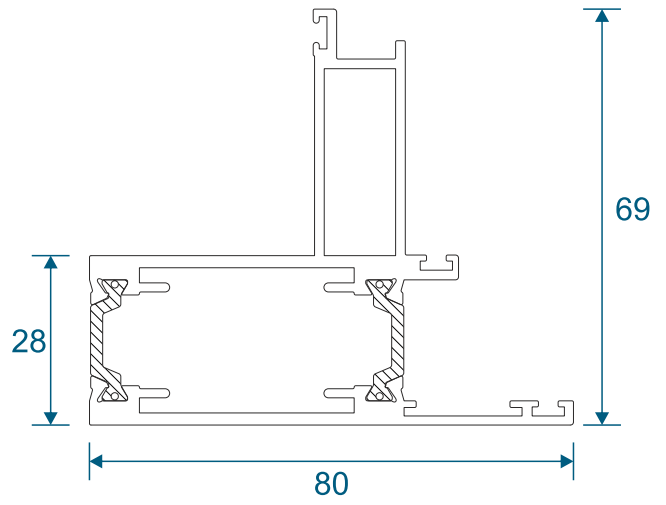

ABD230-231 - Roof Vent Frame