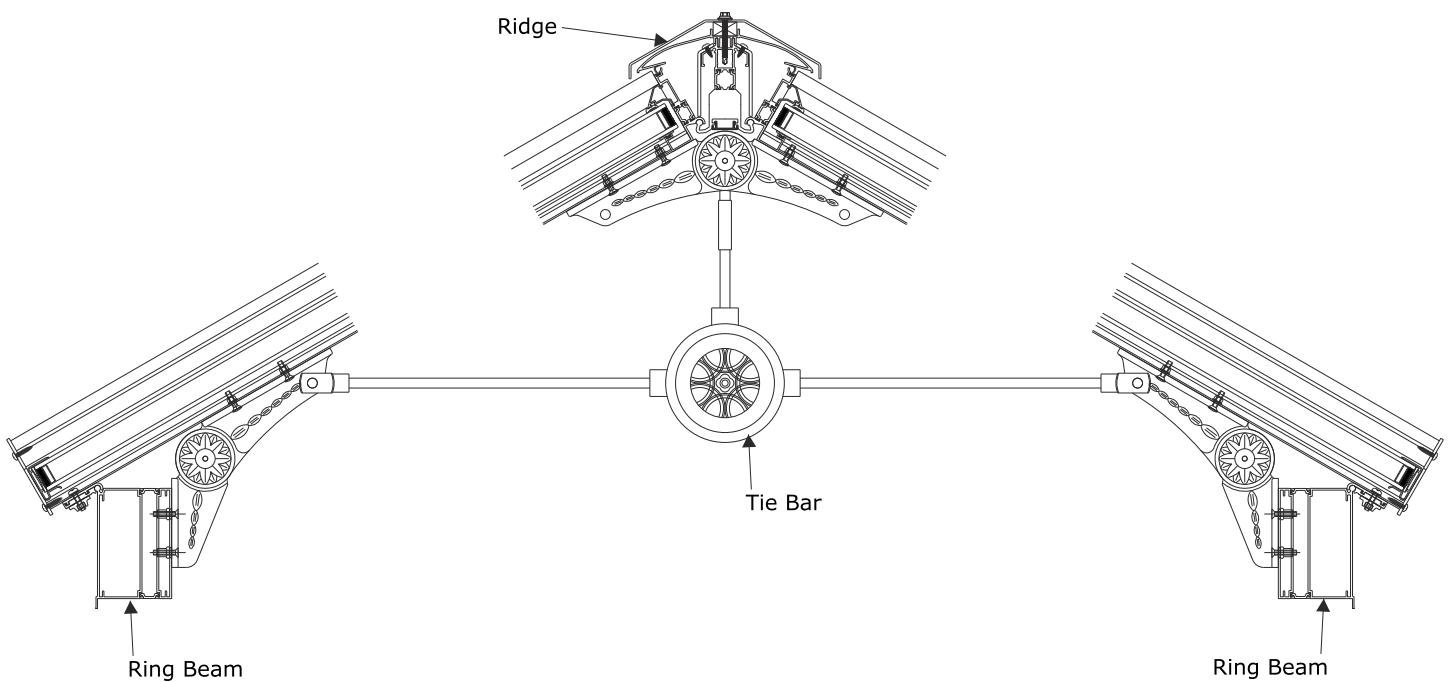

ABD306 - Weather Strip

ABD307 - Cable Tidy

Other Parts

- Ring Beam Clamp Bracket ADB312
- Ring Beam Corner Brace ADB313 / ADB337
- Ring Beam End Cap ABD458
- Light Glazing Bar End Cap ABD316
- Heavy Duty Glazing Bar End Cap ABD317
- Ridge End Caps ABD542
- Ridge Cover Pressing ABD524
- Ridge Wall Fixing Bracket ABD325 or ABD326
- Retaining Bracket ABD340
- Tee Cleat ABD208
- Manual Opener & Telescopic Arm ABD420 & ABD421
- Electric Motor ABD447
- Rocker Switch MK4900
- Rain & Temperature Sensor C100T

Ridge Section & Tie Bar Assembly

Ridge Assembly

Tie Bar Assembly

Glazing Rafter Sections

Light Duty Rafter

Heavy Duty Rafter

Heavy Duty Rafter With Bolster Bar

Rafter End Bar