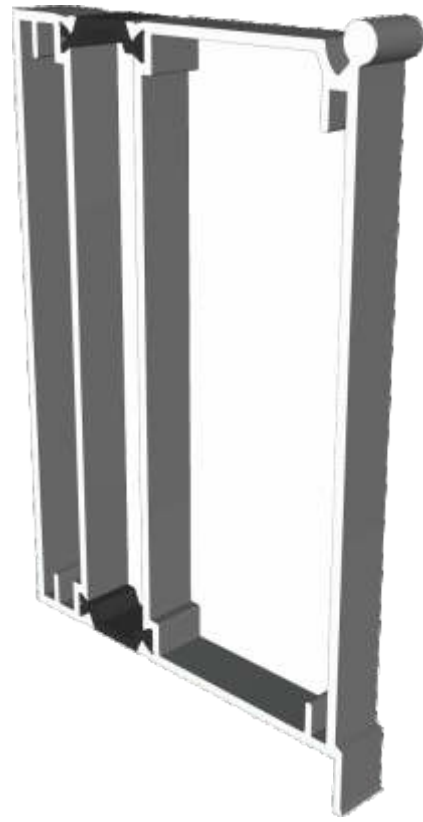

Gable Roofs

Section Identification Guide

DURATION
WINDOWS

Contents

Profiles

Ring Beam & Rafter Fixing Plates	3
Structural Ring Beam & Adapters	4
Glazing Rafters	5
Ridge & Adapter	6
Transom, Beads & Trims	7
Ridge Covers & Tie Bar Kit	8
Roof Vents	9
Gaskets & Infills	10

Section Drawings

Ridge Section	11
Tie Bar Assembly	11
Glazing Rafters	12
Ring Beam	13
Box Gutter	14
Roof Vents	15

Ring Beam & Rafter Fixing Plate

ABD240-241 - 75mm Ring Beam

ABD234 - Rafter to Ring Beam Fixing Plate

ABD242 - Rafter to Ring Beam Slide Plate

Structural Ring Beams

ABD219-219-A - Structural Ring Beam

ABD219-219-B - Structural Ring Beam

ABD219-219-C - Structural Ring Beam

ABD219-219-D - Structural Ring Beam