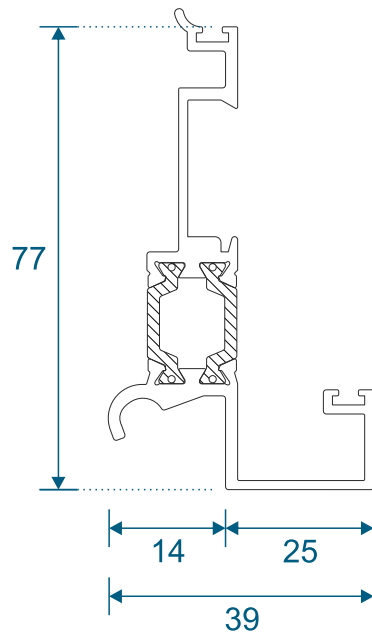

ABD224-225 - Wall Plate Adapter