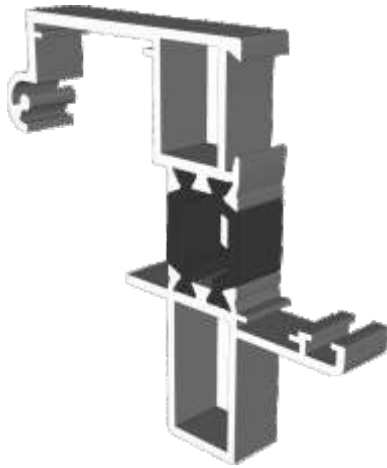

Roof Vents

ABD232-233 - Roof Vent Sash