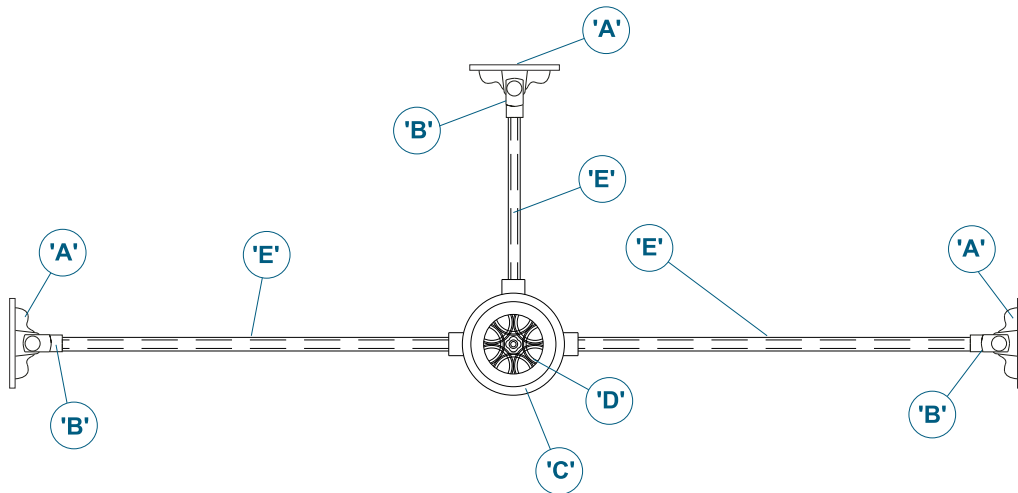

ABD222-223 - Ridge

ABD224-225 - Wall Plate Adapter

Transom Bead & Trims

ABD203-204 - Transom

ABD210 - 28mm Bead

ABD212 - Rafter End Trim

ABD140 - Glazed Unit End Trim

Ridge Covers & Tie Bar Kit

ABD243 - 15°, 20° & 25°

ABD229 - 30°, 35°, 40° & 45°

ABD Modern - 3 Way Tie Bar Kit

- A) Fixing Lug (x3)
- B) CCS015 Steel Clevis (x3)
- C) CCS013 90° Centre Boss (x1)
- D) Cover Discs (x2)
- E) Tie rods (tubes and threaded rod) lengths cut on site to suit conservatory width & slope (x3)