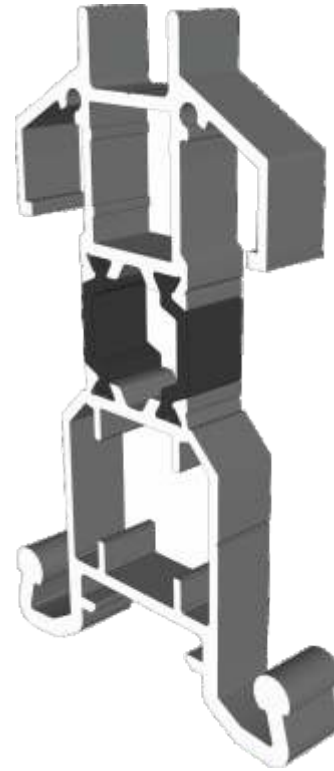

Gable Roofs

Section Identification Guide

DURATION
WINDOWS

Contents

Profiles

Ring Beam & Rafter Fixing Plates	3
Structural Ring Beam & Adapters	4
Glazing Rafters	5
Ridge & Adapter	6
Transom, Beads & Trims	7
Ridge Covers & Tie Bar Kit	8
Roof Vents	9
Gaskets & Infills	10

ABD242 - Rafter to Ring Beam Slide Plate

Structural Ring Beams

ABD219-219-A - Structural Ring Beam

ABD219-219-B - Structural Ring Beam

ABD219-219-C - Structural Ring Beam

ABD219-219-D - Structural Ring Beam

ABD219-219 - Ring Beam Adapter

ABD209 - Ring Beam Support

Glazing Rafter

ABD200-201 - Light Duty Rafter (Glazing Bar)

ABD200-202 - Heavy Duty Rafter (Glazing Bar)

ABD206 - Rafter Extender (Bolster Bar)

Ridge & Adapter

ABD222-223 - Ridge

ABD224-225 - Wall Plate Adapter

Transom Bead & Trims

ABD203-204 - Transom

ABD210 - 28mm Bead

ABD212 - Rafter End Trim

ABD140 - Glazed Unit End Trim

Ridge Covers & Tie Bar Kit