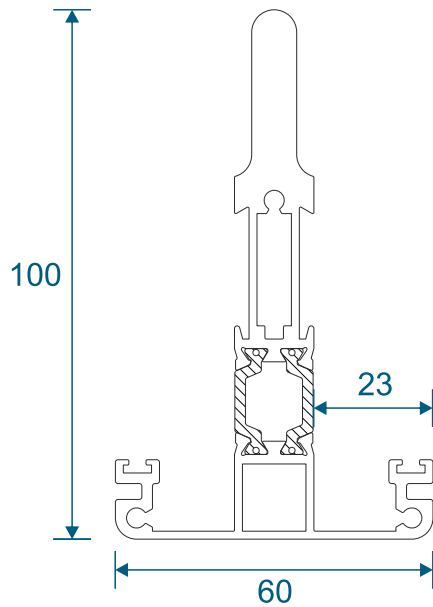

Section Drawings

Ridge Section	11
Tie Bar Assembly	11
Glazing Rafters	12
Ring Beam	13
Box Gutter	14
Roof Vents	15

Ring Beam & Rafter Fixing Plate

ABD240-241 - 75mm Ring Beam

ABD234 - Rafter to Ring Beam Fixing Plate

ABD242 - Rafter to Ring Beam Slide Plate

Structural Ring Beams

ABD219-219-A - Structural Ring Beam

ABD219-219-B - Structural Ring Beam

ABD219-219-C - Structural Ring Beam

ABD219-219-D - Structural Ring Beam

ABD219-219 - Ring Beam Adapter

ABD209 - Ring Beam Support

Glazing Rafter

ABD200-201 - Light Duty Rafter (Glazing Bar)

ABD200-202 - Heavy Duty Rafter (Glazing Bar)

ABD206 - Rafter Extender (Bolster Bar)

Ridge & Adapter

ABD222-223 - Ridge

ABD224-225 - Wall Plate Adapter

Transom Bead & Trims

ABD203-204 - Transom

ABD210 - 28mm Bead

ABD212 - Rafter End Trim

ABD140 - Glazed Unit End Trim

Ridge Covers & Tie Bar Kit