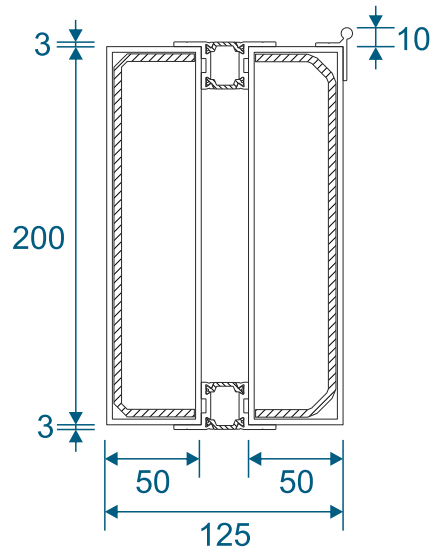

Gable Roofs

Section Identification Guide

DURATION
WINDOWS

Contents

Profiles

Ring Beam & Rafter Fixing Plates	3
Structural Ring Beam & Adapters	4
Glazing Rafters	5
Ridge & Adapter	6
Transom, Beads & Trims	7
Ridge Covers & Tie Bar Kit	8
Roof Vents	9
Gaskets & Infills	10

Section Drawings

Ridge Section	11
Tie Bar Assembly	11
Glazing Rafters	12
Ring Beam	13
Box Gutter	14
Roof Vents	15

Ring Beam & Rafter Fixing Plate

ABD240-241 - 75mm Ring Beam

ABD234 - Rafter to Ring Beam Fixing Plate

ABD242 - Rafter to Ring Beam Slide Plate

Structural Ring Beams

ABD219-219-A - Structural Ring Beam

ABD219-219-B - Structural Ring Beam

ABD219-219-C - Structural Ring Beam

ABD219-219-D - Structural Ring Beam