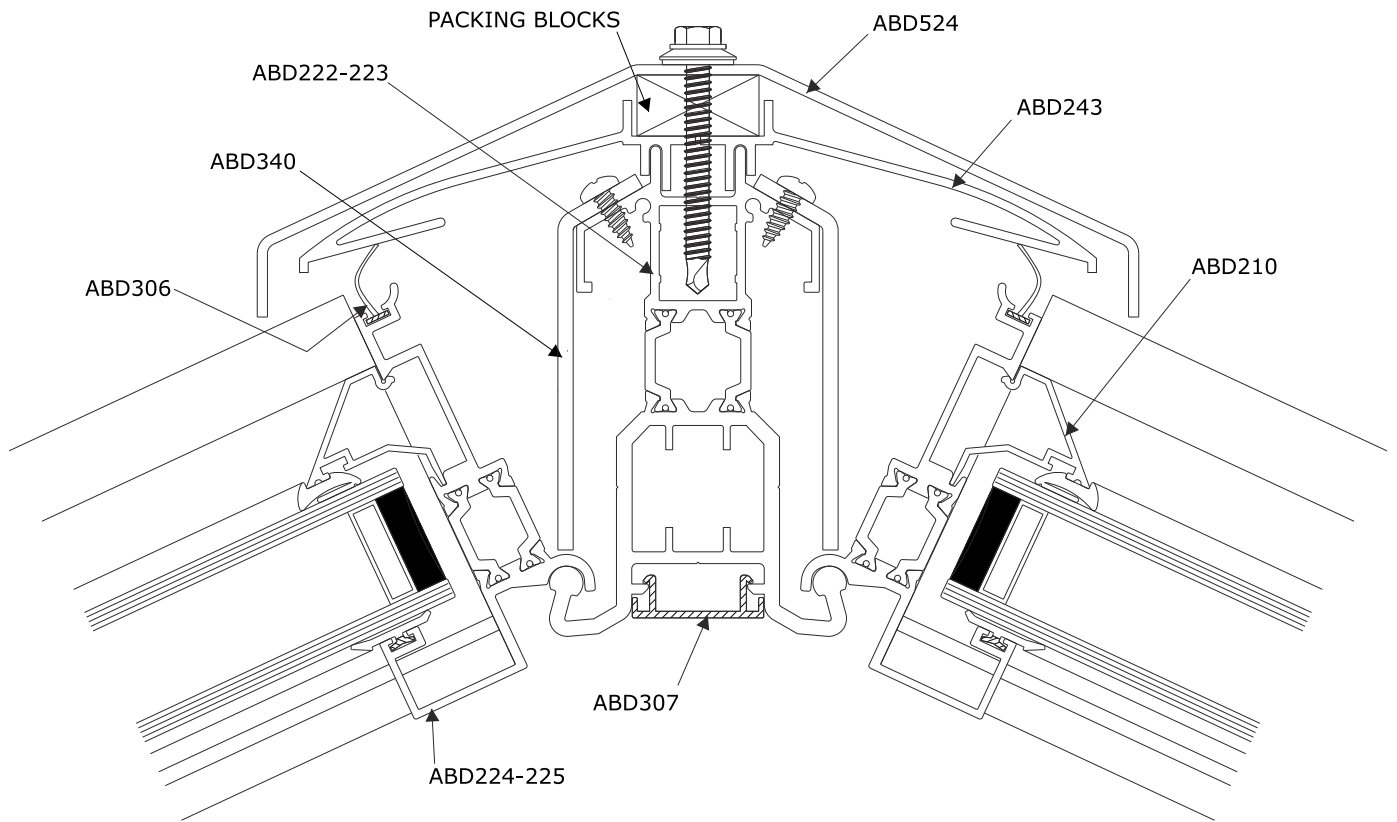

ABD306 - Weather Strip

ABD307 - Cable Tidy

Other Parts

- Ring Beam Clamp Bracket ADB312
- Ring Beam Corner Brace ADB313 / ADB337
- Ring Beam End Cap ABD458
- Light Glazing Bar End Cap ABD316
- Heavy Duty Glazing Bar End Cap ABD317
- Ridge End Caps ABD542
- Ridge Cover Pressing ABD524
- Ridge Wall Fixing Bracket ABD325 or ABD326
- Retaining Bracket ABD340
- Tee Cleat ABD208
- Manual Opener & Telescopic Arm ABD420 & ABD421
- Electric Motor ABD447
- Rocker Switch MK4900
- Rain & Temperature Sensor C100T

Ridge Section & Tie Bar Assembly

Ridge Assembly

Tie Bar Assembly

Glazing Rafter Sections

Light Duty Rafter

Heavy Duty Rafter

Heavy Duty Rafter With Bolster Bar

Rafter End Bar