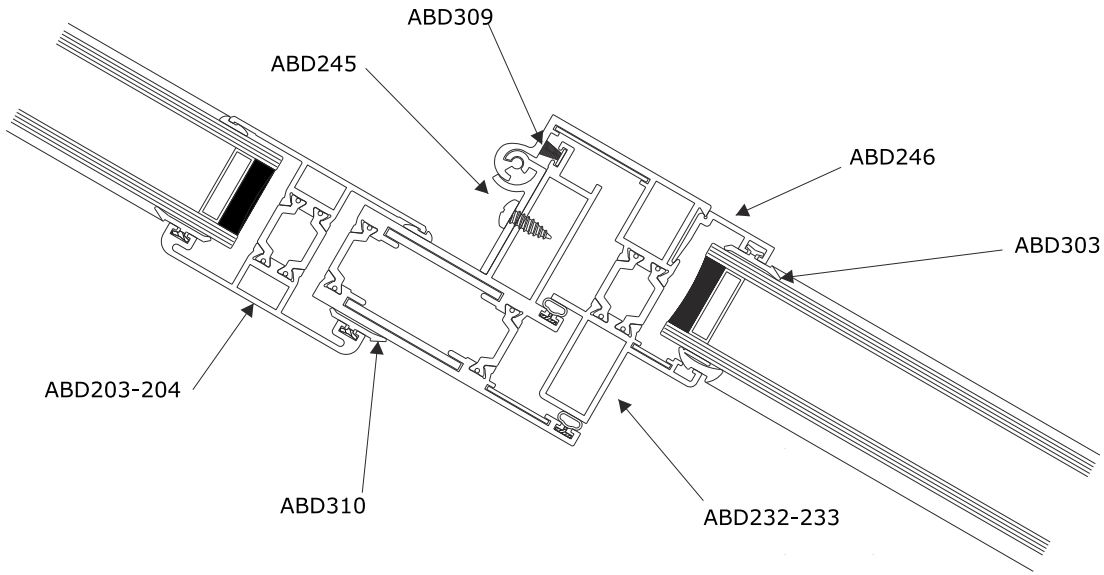

Roof Vent Sections

Top / Hinge End Of Opener