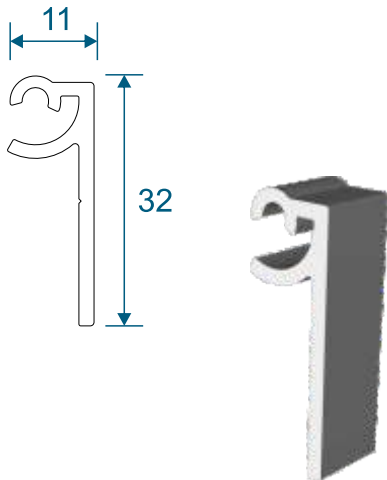

Roof Vents

ABD232-233 - Roof Vent Sash

ABD230-231 - Roof Vent Frame

ABD245 - Roof Vent Hinge

ABD246 - Roof Vent Glazing Bead

Gaskets & Infills

ABD366 - Bead Gasket

ABD302 - 28mm Wedge