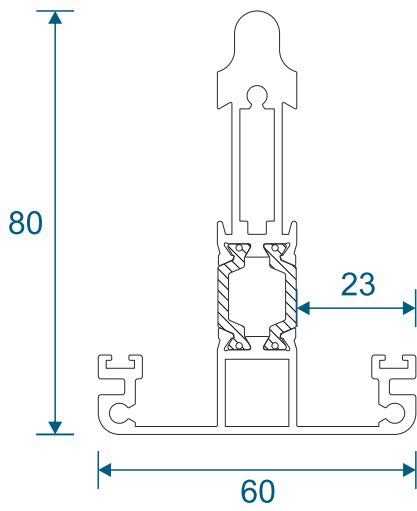

Section Drawings

Ridge Section	11
Tie Bar Assembly	11
Glazing Rafters	12
Ring Beam	13
Box Gutter	14
Roof Vents	15

Ring Beam & Rafter Fixing Plate

ABD240-241 - 75mm Ring Beam

ABD234 - Rafter to Ring Beam Fixing Plate

ABD242 - Rafter to Ring Beam Slide Plate

Structural Ring Beams

ABD219-219-A - Structural Ring Beam

ABD219-219-B - Structural Ring Beam

ABD219-219-C - Structural Ring Beam

ABD219-219-D - Structural Ring Beam

ABD219-219 - Ring Beam Adapter

ABD209 - Ring Beam Support

Glazing Rafter

ABD200-201 - Light Duty Rafter (Glazing Bar)

ABD200-202 - Heavy Duty Rafter (Glazing Bar)

ABD206 - Rafter Extender (Bolster Bar)

Ridge & Adapter

ABD222-223 - Ridge

ABD224-225 - Wall Plate Adapter

Transom Bead & Trims

ABD203-204 - Transom

ABD210 - 28mm Bead

ABD212 - Rafter End Trim

ABD140 - Glazed Unit End Trim

Ridge Covers & Tie Bar Kit