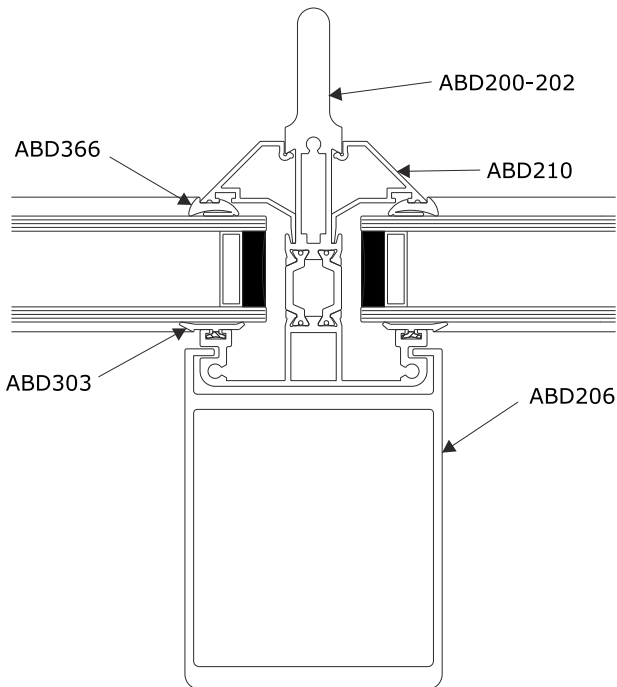

Ridge Section & Tie Bar Assembly

Ridge Assembly

Tie Bar Assembly

Glazing Rafter Sections

Light Duty Rafter

Heavy Duty Rafter

Heavy Duty Rafter With Bolster Bar

Rafter End Bar

Transom

Verge - Wall Rafter Assembly

Ring Beam Section

Ring Beam with Rafter Assembly

Structural Ring Beam With Rafter Assembly

Box Gutter Section

Standard Box Gutter

Roof Vent Sections