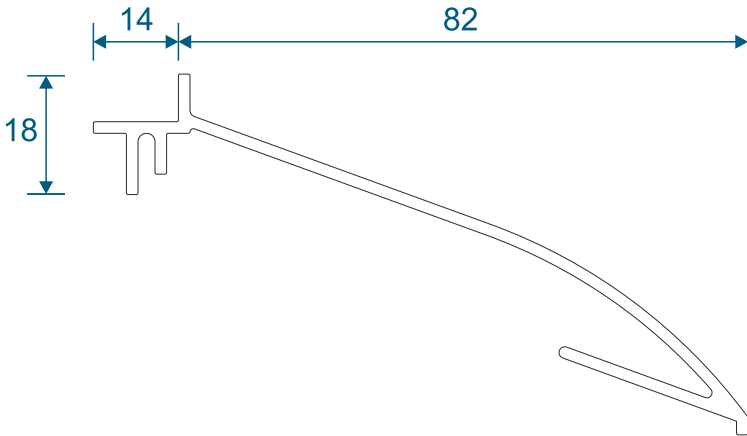

ABD222-223 - Ridge

ABD224-225 - Wall Plate Adapter

Transom Bead & Trims

ABD203-204 - Transom

ABD210 - 28mm Bead

ABD212 - Rafter End Trim

ABD140 - Glazed Unit End Trim

Ridge Covers & Tie Bar Kit

ABD243 - 15°, 20° & 25°

ABD229 - 30°, 35°, 40° & 45°

ABD Modern - 3 Way Tie Bar Kit

- A) Fixing Lug (x3)
- B) CCS015 Steel Clevis (x3)
- C) CCS013 90° Centre Boss (x1)
- D) Cover Discs (x2)
- E) Tie rods (tubes and threaded rod) lengths cut on site to suit conservatory width & slope (x3)