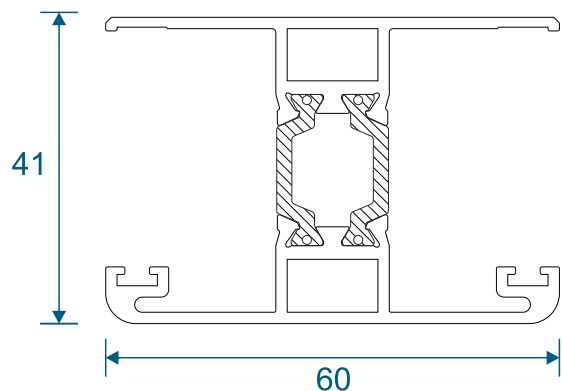

ABD222-223 - Ridge

ABD224-225 - Wall Plate Adapter

Transom Bead & Trims

ABD203-204 - Transom

ABD210 - 28mm Bead

ABD212 - Rafter End Trim

ABD140 - Glazed Unit End Trim

Ridge Covers & Tie Bar Kit

ABD243 - 15°, 20° & 25°

ABD229 - 30°, 35°, 40° & 45°

ABD Modern - 3 Way Tie Bar Kit

- A) Fixing Lug (x3)
- B) CCS015 Steel Clevis (x3)
- C) CCS013 90° Centre Boss (x1)
- D) Cover Discs (x2)
- E) Tie rods (tubes and threaded rod) lengths cut on site to suit conservatory width & slope (x3)