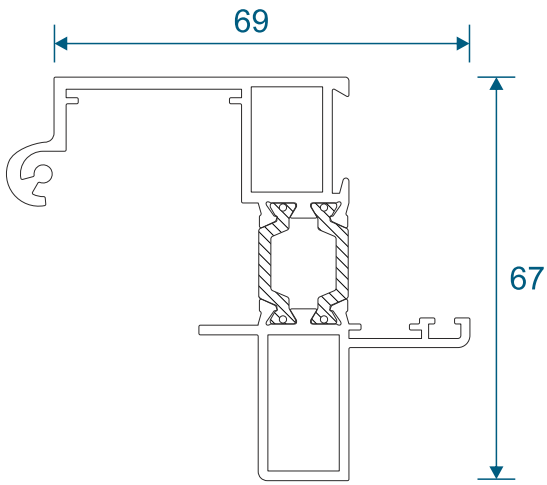

Roof Vents

ABD232-233 - Roof Vent Sash