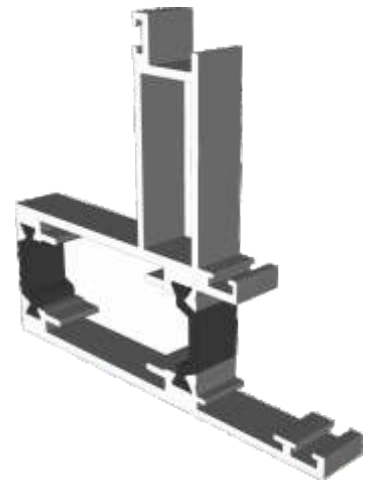

ABD230-231 - Roof Vent Frame