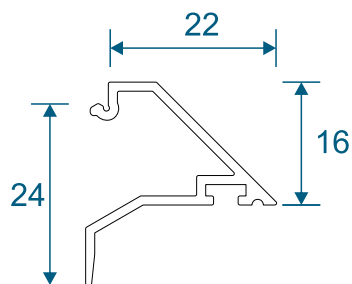

ABD219-219 - Ring Beam Adapter

ABD209 - Ring Beam Support

Glazing Rafter

ABD200-201 - Light Duty Rafter (Glazing Bar)

ABD200-202 - Heavy Duty Rafter (Glazing Bar)

ABD206 - Rafter Extender (Bolster Bar)

Ridge & Adapter

ABD222-223 - Ridge

ABD224-225 - Wall Plate Adapter

Transom Bead & Trims

ABD203-204 - Transom

ABD210 - 28mm Bead

ABD212 - Rafter End Trim

ABD140 - Glazed Unit End Trim

Ridge Covers & Tie Bar Kit

ABD243 - 15°, 20° & 25°

ABD229 - 30°, 35°, 40° & 45°

ABD Modern - 3 Way Tie Bar Kit

- A) Fixing Lug (x3)
- B) CCS015 Steel Clevis (x3)
- C) CCS013 90° Centre Boss (x1)
- D) Cover Discs (x2)
- E) Tie rods (tubes and threaded rod) lengths cut on site to suit conservatory width & slope (x3)