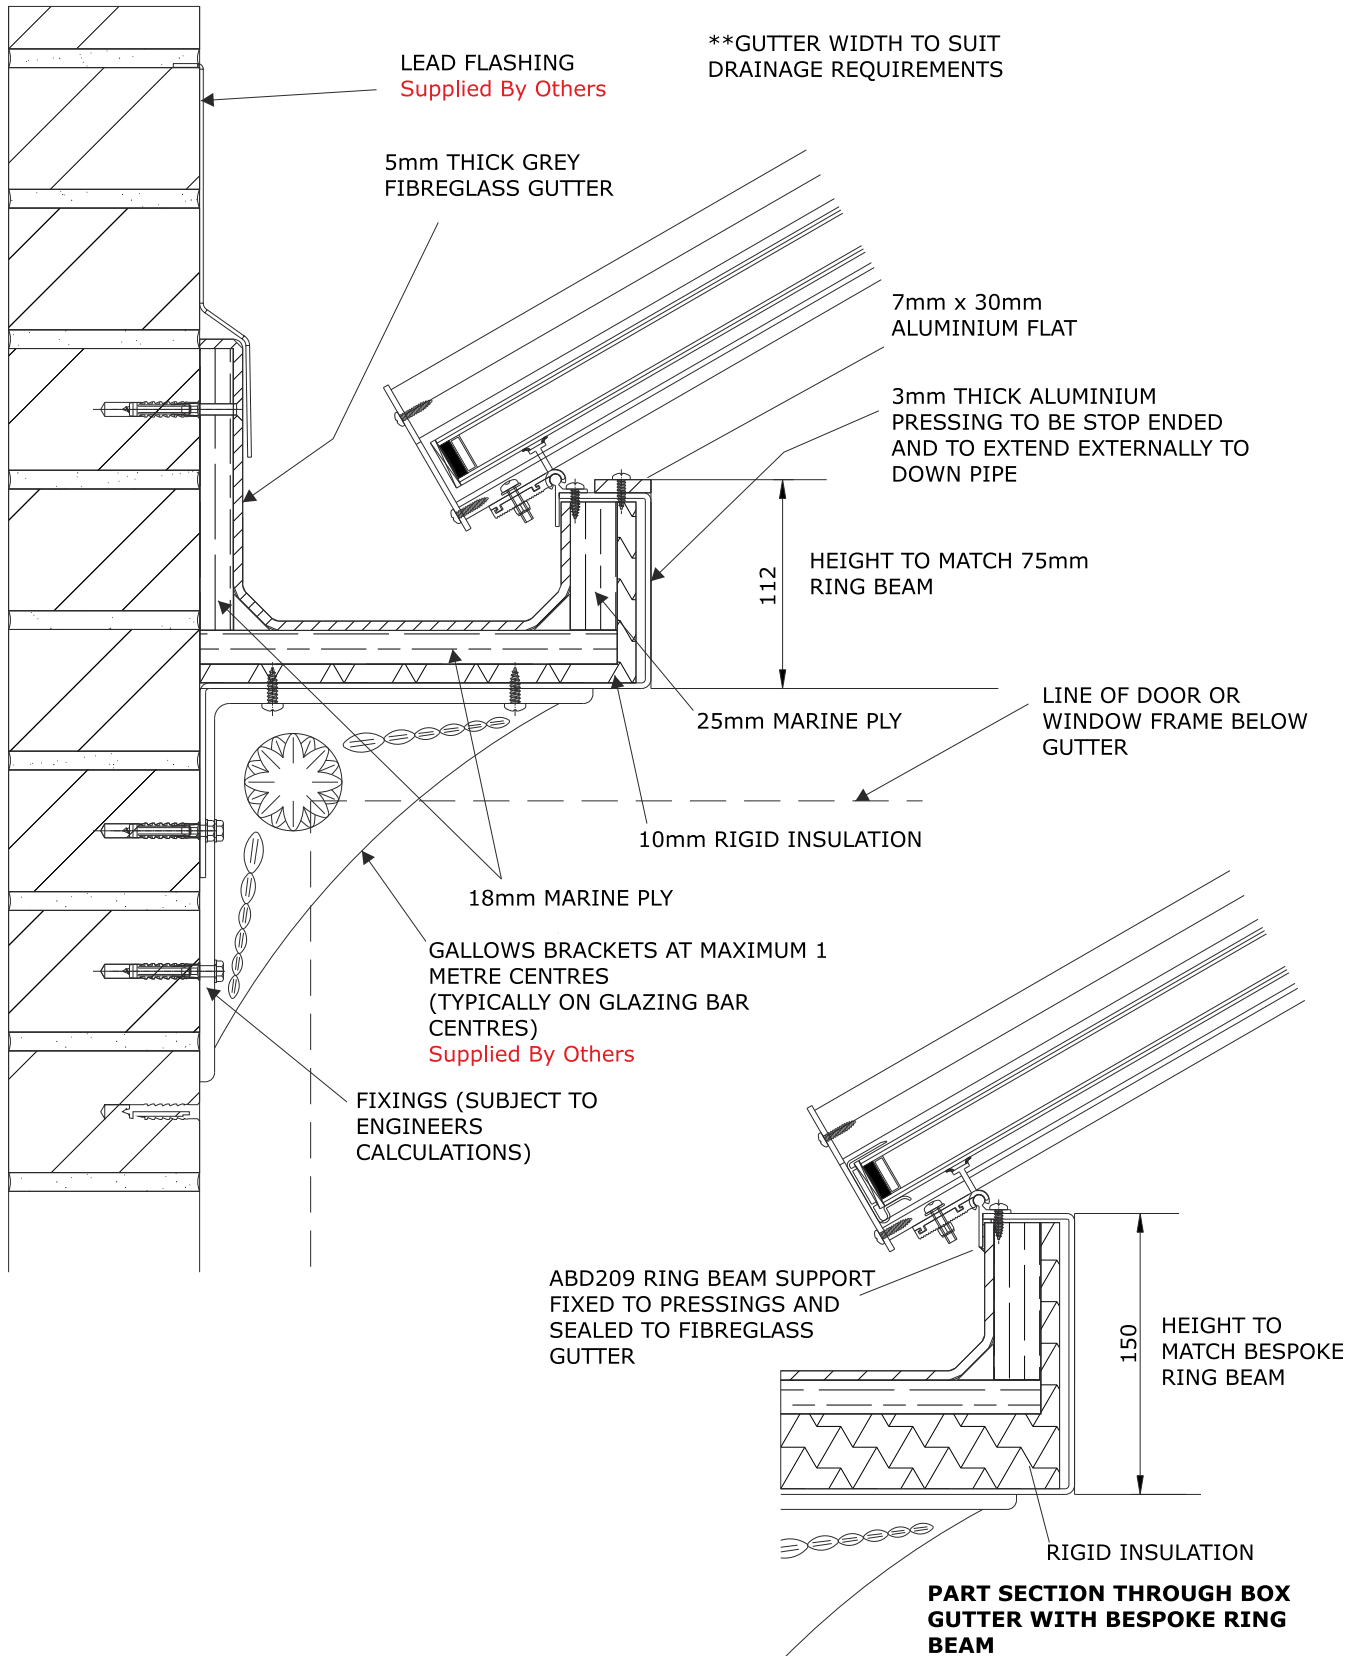

Ridge Section & Tie Bar Assembly

Ridge Assembly

Tie Bar Assembly

Glazing Rafter Sections

Light Duty Rafter

Heavy Duty Rafter

Heavy Duty Rafter With Bolster Bar

Rafter End Bar

Transom

Verge - Wall Rafter Assembly

Ring Beam Section

Ring Beam with Rafter Assembly

Structural Ring Beam With Rafter Assembly

Box Gutter Section

Standard Box Gutter

Roof Vent Sections