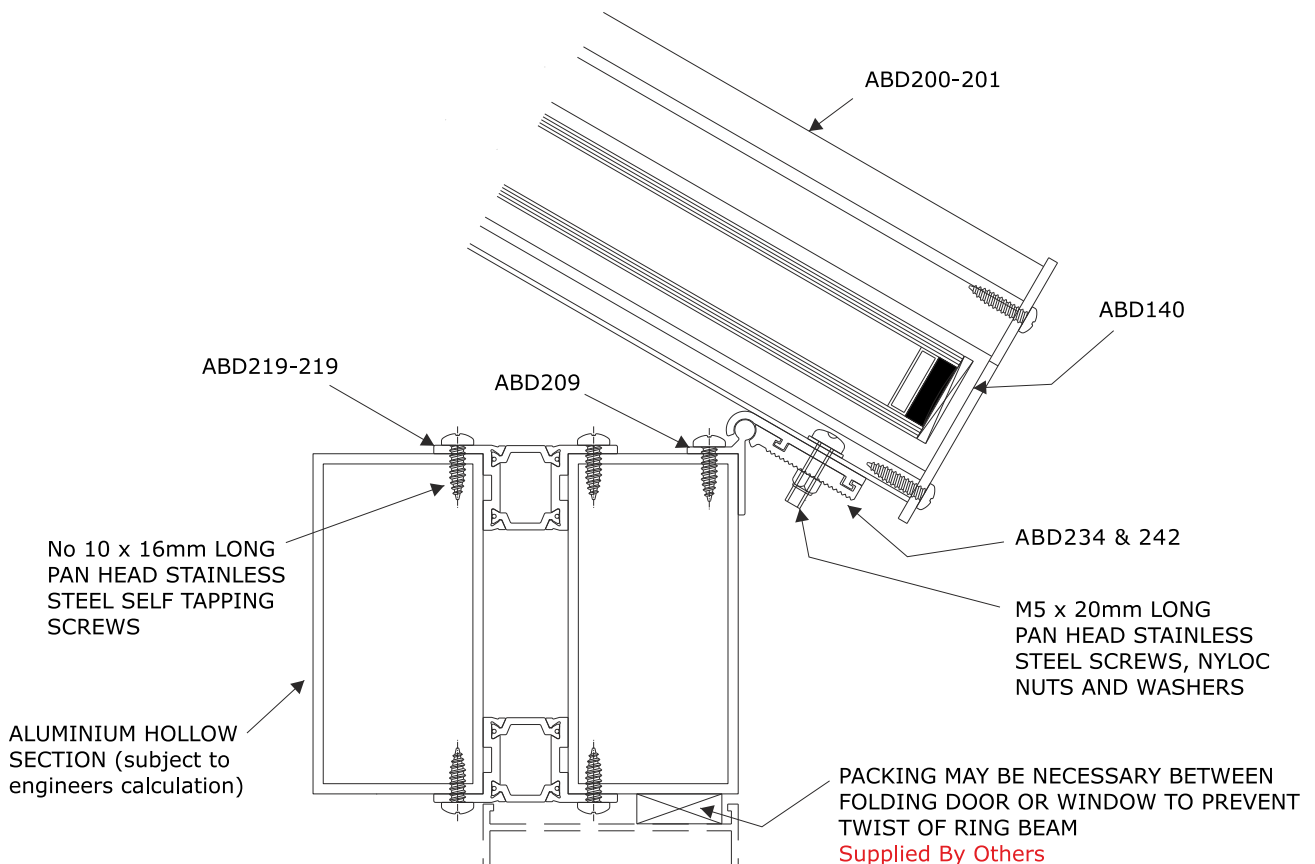

Ridge Section & Tie Bar Assembly

Ridge Assembly

Tie Bar Assembly

Glazing Rafter Sections

Light Duty Rafter

Heavy Duty Rafter

Heavy Duty Rafter With Bolster Bar

Rafter End Bar

Transom

Verge - Wall Rafter Assembly

Ring Beam Section

Ring Beam with Rafter Assembly

Structural Ring Beam With Rafter Assembly

Box Gutter Section

Standard Box Gutter

Roof Vent Sections