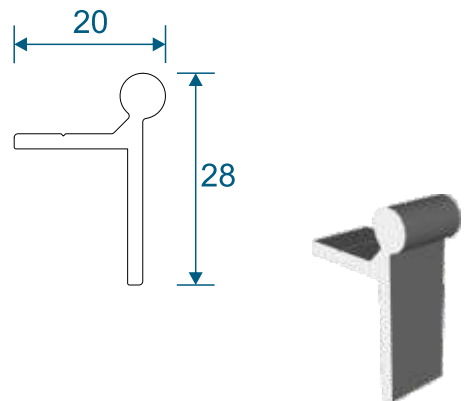

Gable Roofs

Section Identification Guide

DURATION
WINDOWS

Contents

Profiles

Ring Beam & Rafter Fixing Plates	3
Structural Ring Beam & Adapters	4
Glazing Rafters	5
Ridge & Adapter	6
Transom, Beads & Trims	7
Ridge Covers & Tie Bar Kit	8
Roof Vents	9
Gaskets & Infills	10

Section Drawings

Ridge Section	11
Tie Bar Assembly	11
Glazing Rafters	12
Ring Beam	13
Box Gutter	14
Roof Vents	15

Ring Beam & Rafter Fixing Plate

ABD240-241 - 75mm Ring Beam

ABD234 - Rafter to Ring Beam Fixing Plate

ABD242 - Rafter to Ring Beam Slide Plate

Structural Ring Beams

ABD219-219-A - Structural Ring Beam

ABD219-219-B - Structural Ring Beam

ABD219-219-C - Structural Ring Beam

ABD219-219-D - Structural Ring Beam

ABD219-219 - Ring Beam Adapter

ABD209 - Ring Beam Support

Glazing Rafter

ABD200-201 - Light Duty Rafter (Glazing Bar)

ABD200-202 - Heavy Duty Rafter (Glazing Bar)

ABD206 - Rafter Extender (Bolster Bar)

Ridge & Adapter