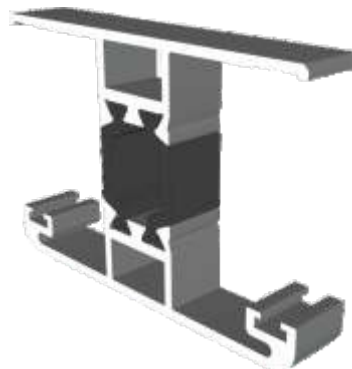

ABD222-223 - Ridge

ABD224-225 - Wall Plate Adapter

Transom Bead & Trims

ABD203-204 - Transom

ABD210 - 28mm Bead

ABD212 - Rafter End Trim

ABD140 - Glazed Unit End Trim

Ridge Covers & Tie Bar Kit