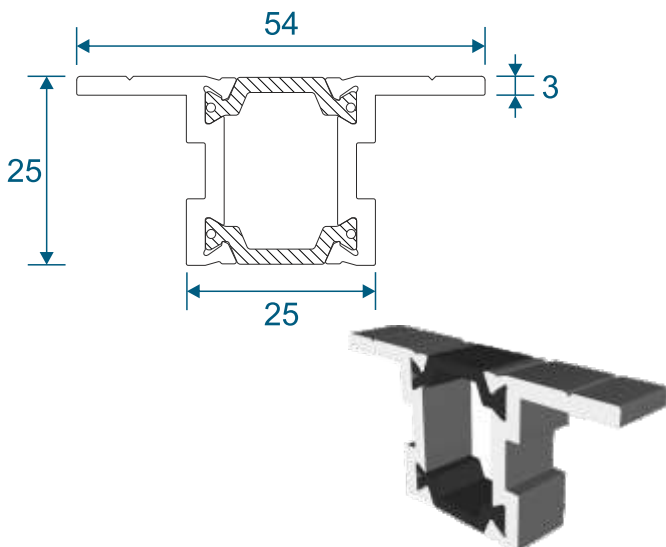

Gable Roofs

Section Identification Guide

DURATION
WINDOWS

Contents

Profiles

Ring Beam & Rafter Fixing Plates	3
Structural Ring Beam & Adapters	4
Glazing Rafters	5
Ridge & Adapter	6
Transom, Beads & Trims	7
Ridge Covers & Tie Bar Kit	8
Roof Vents	9
Gaskets & Infills	10

Section Drawings

Ridge Section	11
Tie Bar Assembly	11
Glazing Rafters	12
Ring Beam	13
Box Gutter	14
Roof Vents	15

Ring Beam & Rafter Fixing Plate

ABD240-241 - 75mm Ring Beam

ABD234 - Rafter to Ring Beam Fixing Plate

ABD242 - Rafter to Ring Beam Slide Plate

Structural Ring Beams

ABD219-219-A - Structural Ring Beam

ABD219-219-B - Structural Ring Beam

ABD219-219-C - Structural Ring Beam

ABD219-219-D - Structural Ring Beam

ABD219-219 - Ring Beam Adapter

ABD209 - Ring Beam Support

Glazing Rafter

ABD200-201 - Light Duty Rafter (Glazing Bar)

ABD200-202 - Heavy Duty Rafter (Glazing Bar)

ABD206 - Rafter Extender (Bolster Bar)

Ridge & Adapter