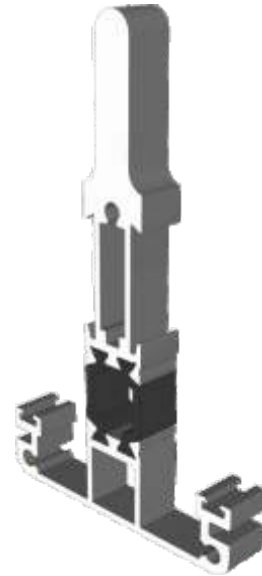

ABD242 - Rafter to Ring Beam Slide Plate

Structural Ring Beams

ABD219-219-A - Structural Ring Beam

ABD219-219-B - Structural Ring Beam

ABD219-219-C - Structural Ring Beam

ABD219-219-D - Structural Ring Beam

ABD219-219 - Ring Beam Adapter

ABD209 - Ring Beam Support

Glazing Rafter

ABD200-201 - Light Duty Rafter (Glazing Bar)

ABD200-202 - Heavy Duty Rafter (Glazing Bar)

ABD206 - Rafter Extender (Bolster Bar)

Ridge & Adapter

ABD222-223 - Ridge

ABD224-225 - Wall Plate Adapter

Transom Bead & Trims

ABD203-204 - Transom

ABD210 - 28mm Bead

ABD212 - Rafter End Trim

ABD140 - Glazed Unit End Trim

Ridge Covers & Tie Bar Kit

ABD243 - 15°, 20° & 25°

ABD229 - 30°, 35°, 40° & 45°

ABD Modern - 3 Way Tie Bar Kit

- A) Fixing Lug (x3)
- B) CCS015 Steel Clevis (x3)
- C) CCS013 90° Centre Boss (x1)
- D) Cover Discs (x2)
- E) Tie rods (tubes and threaded rod) lengths cut on site to suit conservatory width & slope (x3)