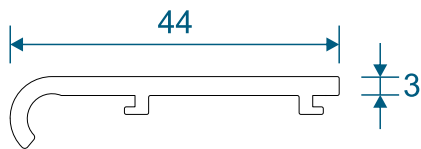

Gable Roofs

Section Identification Guide

DURATION
WINDOWS

Contents

Profiles

Ring Beam & Rafter Fixing Plates	3
Structural Ring Beam & Adapters	4
Glazing Rafters	5
Ridge & Adapter	6
Transom, Beads & Trims	7
Ridge Covers & Tie Bar Kit	8
Roof Vents	9
Gaskets & Infills	10

Section Drawings

Ridge Section	11
Tie Bar Assembly	11
Glazing Rafters	12
Ring Beam	13
Box Gutter	14
Roof Vents	15

Ring Beam & Rafter Fixing Plate

ABD240-241 - 75mm Ring Beam

ABD234 - Rafter to Ring Beam Fixing Plate

ABD242 - Rafter to Ring Beam Slide Plate

Structural Ring Beams

ABD219-219-A - Structural Ring Beam

ABD219-219-B - Structural Ring Beam

ABD219-219-C - Structural Ring Beam

ABD219-219-D - Structural Ring Beam