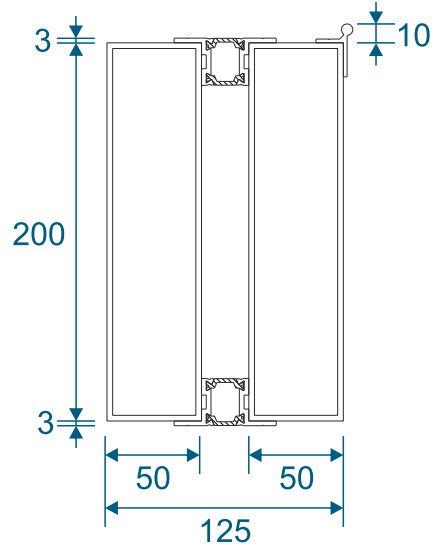

Gable Roofs

Section Identification Guide

DURATION
WINDOWS

Contents

Profiles

Ring Beam & Rafter Fixing Plates	3
Structural Ring Beam & Adapters	4
Glazing Rafters	5
Ridge & Adapter	6
Transom, Beads & Trims	7
Ridge Covers & Tie Bar Kit	8
Roof Vents	9
Gaskets & Infills	10

Section Drawings

Ridge Section	11
Tie Bar Assembly	11
Glazing Rafters	12
Ring Beam	13
Box Gutter	14
Roof Vents	15

Ring Beam & Rafter Fixing Plate

ABD240-241 - 75mm Ring Beam

ABD234 - Rafter to Ring Beam Fixing Plate

ABD242 - Rafter to Ring Beam Slide Plate

Structural Ring Beams

ABD219-219-A - Structural Ring Beam

ABD219-219-B - Structural Ring Beam

ABD219-219-C - Structural Ring Beam

ABD219-219-D - Structural Ring Beam