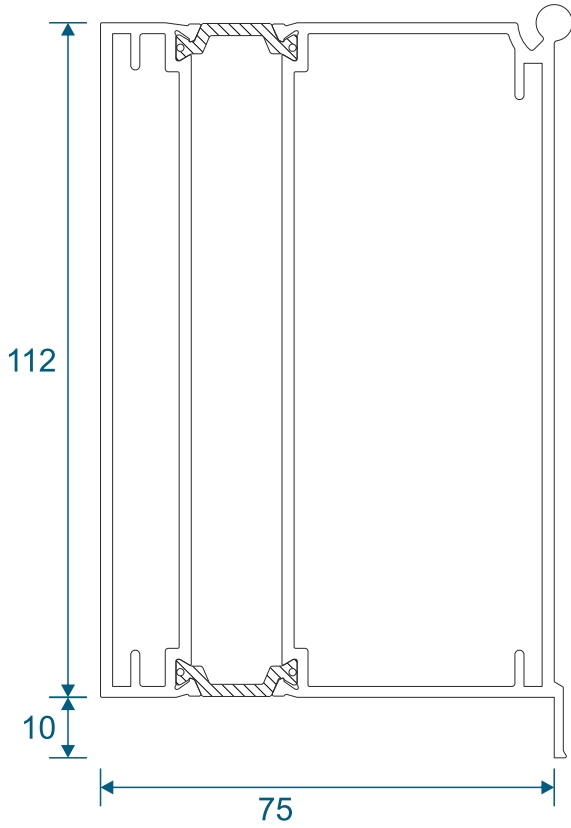

Gable Roofs

Section Identification Guide

DURATION
WINDOWS

Contents

Profiles

Ring Beam & Rafter Fixing Plates	3
Structural Ring Beam & Adapters	4
Glazing Rafters	5
Ridge & Adapter	6
Transom, Beads & Trims	7
Ridge Covers & Tie Bar Kit	8
Roof Vents	9
Gaskets & Infills	10

Section Drawings

Ridge Section	11
Tie Bar Assembly	11
Glazing Rafters	12
Ring Beam	13
Box Gutter	14
Roof Vents	15

Ring Beam & Rafter Fixing Plate

ABD240-241 - 75mm Ring Beam

ABD234 - Rafter to Ring Beam Fixing Plate

ABD242 - Rafter to Ring Beam Slide Plate

Structural Ring Beams

ABD219-219-A - Structural Ring Beam

ABD219-219-B - Structural Ring Beam

ABD219-219-C - Structural Ring Beam

ABD219-219-D - Structural Ring Beam