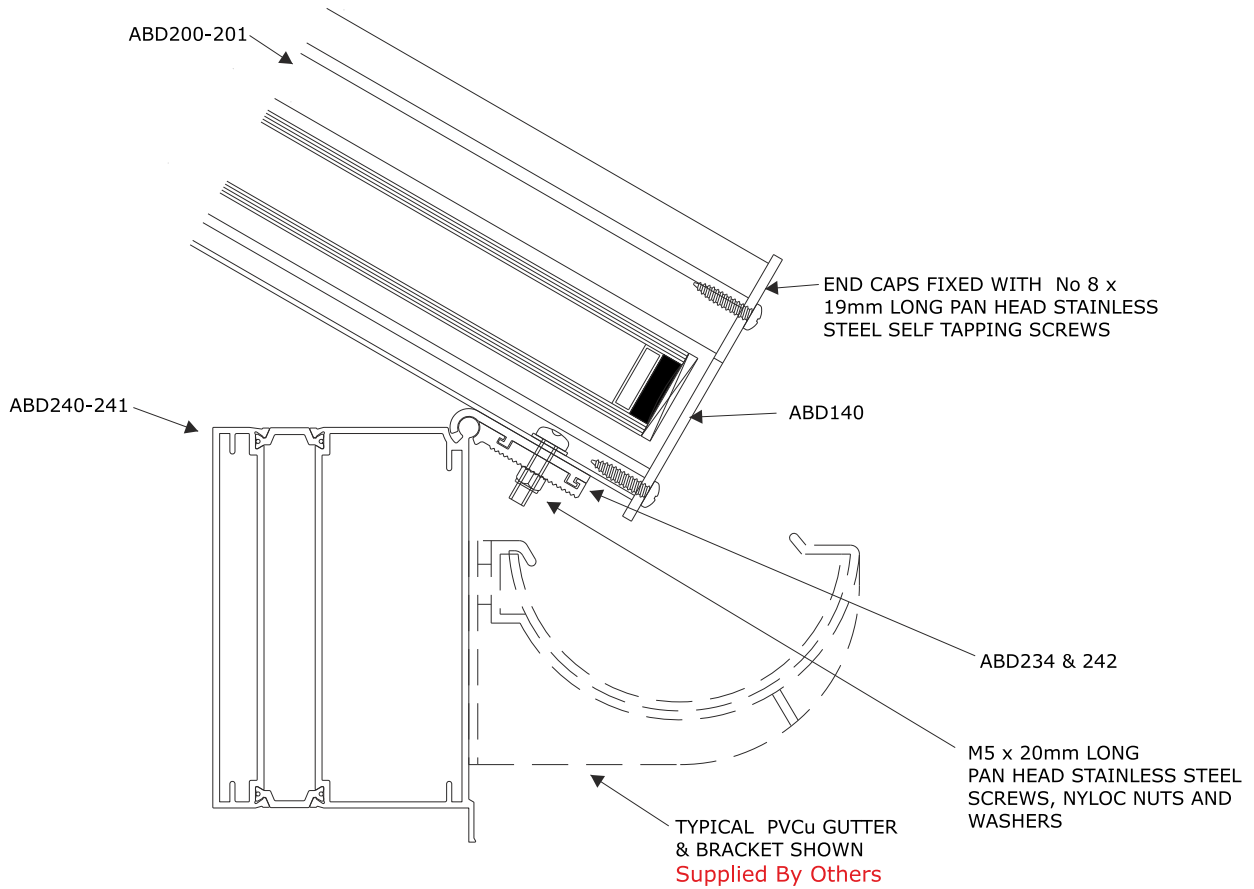

Ridge Section & Tie Bar Assembly

Ridge Assembly

Tie Bar Assembly

Glazing Rafter Sections

Light Duty Rafter

Heavy Duty Rafter

Heavy Duty Rafter With Bolster Bar

Rafter End Bar

Transom

Verge - Wall Rafter Assembly

Ring Beam Section

Ring Beam with Rafter Assembly

Structural Ring Beam With Rafter Assembly

Box Gutter Section

Standard Box Gutter

Roof Vent Sections