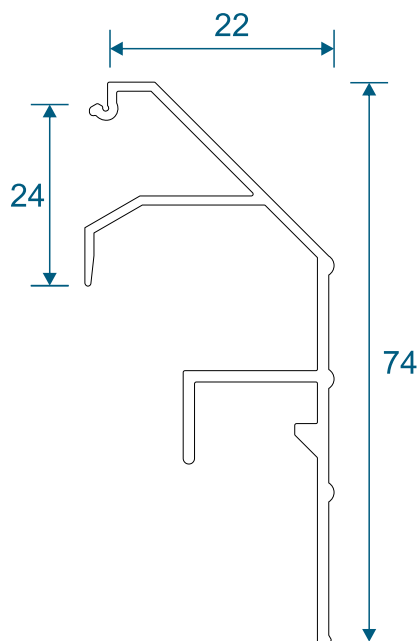

ABD222-223 - Ridge

ABD224-225 - Wall Plate Adapter

Transom Bead & Trims

ABD203-204 - Transom

ABD210 - 28mm Bead

ABD212 - Rafter End Trim

ABD140 - Glazed Unit End Trim

Ridge Covers & Tie Bar Kit

ABD243 - 15°, 20° & 25°

ABD229 - 30°, 35°, 40° & 45°

ABD Modern - 3 Way Tie Bar Kit

- A) Fixing Lug (x3)
- B) CCS015 Steel Clevis (x3)
- C) CCS013 90° Centre Boss (x1)
- D) Cover Discs (x2)
- E) Tie rods (tubes and threaded rod) lengths cut on site to suit conservatory width & slope (x3)