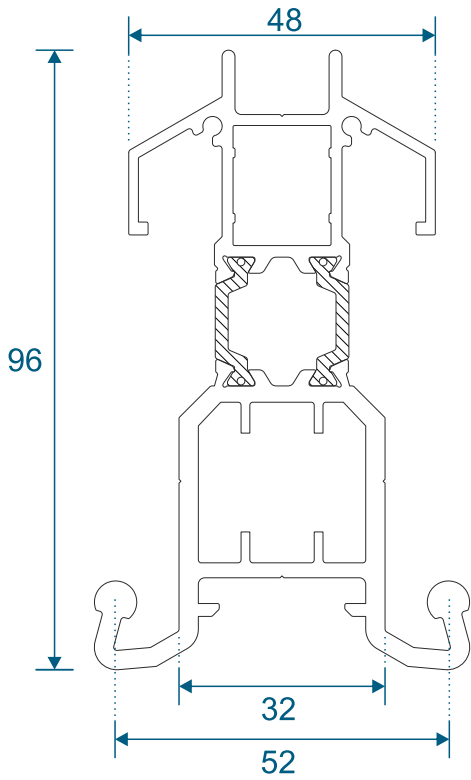

Section Drawings

Ridge Section	11
Tie Bar Assembly	11
Glazing Rafters	12
Ring Beam	13
Box Gutter	14
Roof Vents	15

Ring Beam & Rafter Fixing Plate

ABD240-241 - 75mm Ring Beam

ABD234 - Rafter to Ring Beam Fixing Plate

ABD242 - Rafter to Ring Beam Slide Plate

Structural Ring Beams

ABD219-219-A - Structural Ring Beam

ABD219-219-B - Structural Ring Beam

ABD219-219-C - Structural Ring Beam

ABD219-219-D - Structural Ring Beam

ABD219-219 - Ring Beam Adapter

ABD209 - Ring Beam Support

Glazing Rafter

ABD200-201 - Light Duty Rafter (Glazing Bar)

ABD200-202 - Heavy Duty Rafter (Glazing Bar)

ABD206 - Rafter Extender (Bolster Bar)

Ridge & Adapter

ABD222-223 - Ridge

ABD224-225 - Wall Plate Adapter

Transom Bead & Trims

ABD203-204 - Transom

ABD210 - 28mm Bead

ABD212 - Rafter End Trim

ABD140 - Glazed Unit End Trim

Ridge Covers & Tie Bar Kit