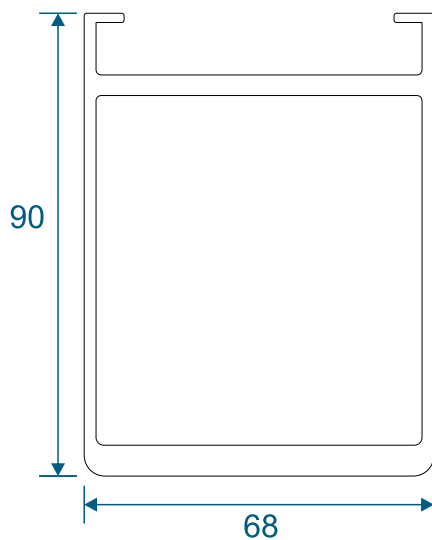

ABD242 - Rafter to Ring Beam Slide Plate

Structural Ring Beams

ABD219-219-A - Structural Ring Beam

ABD219-219-B - Structural Ring Beam

ABD219-219-C - Structural Ring Beam

ABD219-219-D - Structural Ring Beam

ABD219-219 - Ring Beam Adapter

ABD209 - Ring Beam Support

Glazing Rafter

ABD200-201 - Light Duty Rafter (Glazing Bar)

ABD200-202 - Heavy Duty Rafter (Glazing Bar)

ABD206 - Rafter Extender (Bolster Bar)

Ridge & Adapter