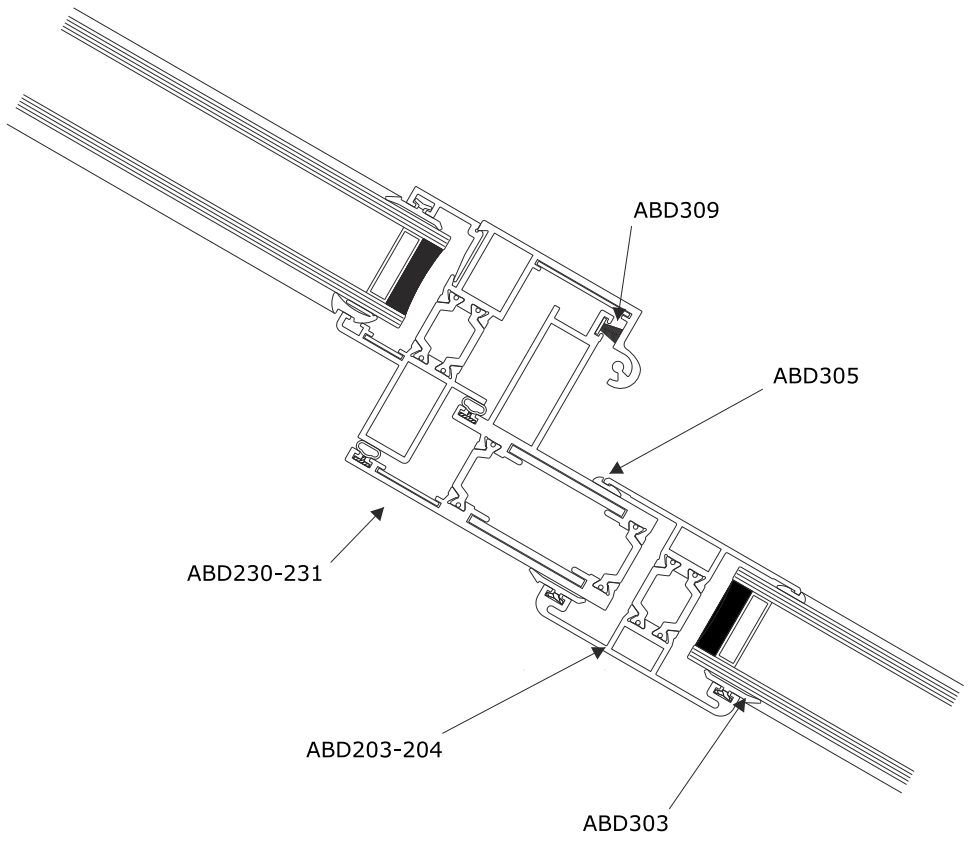

Bottom / Opening End Of Opener