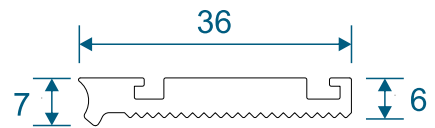

Gable Roofs

Section Identification Guide

DURATION
WINDOWS

Contents

Profiles

Ring Beam & Rafter Fixing Plates	3
Structural Ring Beam & Adapters	4
Glazing Rafters	5
Ridge & Adapter	6
Transom, Beads & Trims	7
Ridge Covers & Tie Bar Kit	8
Roof Vents	9
Gaskets & Infills	10

Section Drawings

Ridge Section	11
Tie Bar Assembly	11
Glazing Rafters	12
Ring Beam	13
Box Gutter	14
Roof Vents	15

Ring Beam & Rafter Fixing Plate

ABD240-241 - 75mm Ring Beam

ABD234 - Rafter to Ring Beam Fixing Plate

ABD242 - Rafter to Ring Beam Slide Plate

Structural Ring Beams

ABD219-219-A - Structural Ring Beam

ABD219-219-B - Structural Ring Beam

ABD219-219-C - Structural Ring Beam

ABD219-219-D - Structural Ring Beam